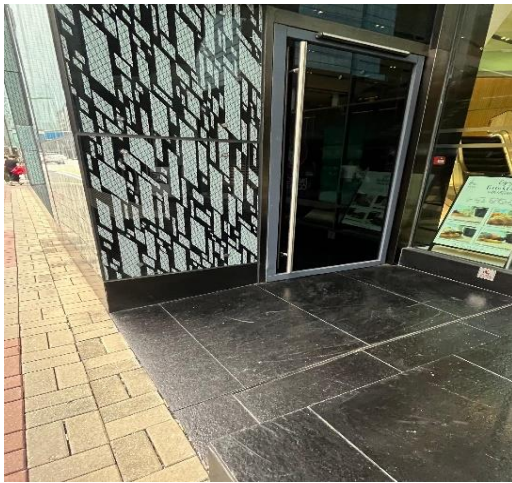

## Barrier-free Facilities in Centre Parc

Currently, barrier-free facilities provided in Centre Parc include:

- Accessible Entrance / Exit on G/F (Photo 1)
- Accessible Toilets on 4/F (Photo 2)
- Accessible Lifts (Photo 3)
- Braille and Tactile Markings on Lift Control Buttons (Photo 4)
- Visual Fire Alarms (Photo 5)

Photo 1

Photo 2

Photo 3

Photo 4

Photo 5