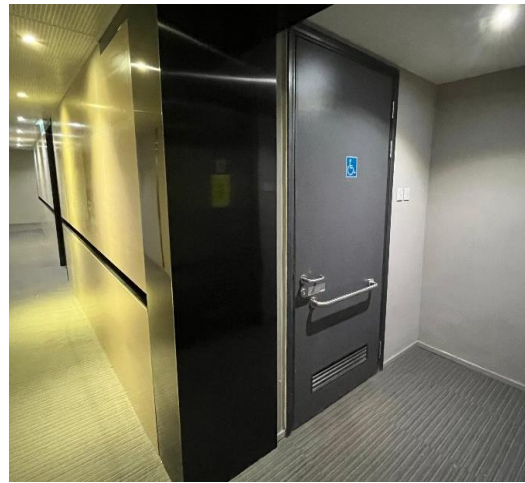

## Barrier-free Facilities in Centre Parc

Currently, barrier-free facilities provided in Centre Parc include:

- Accessible Entrance / Exit on G/F (Photo 1)
- Accessible Toilets on 4/F (Photo 2)
- Accessible Lifts (Photo 3)
- Braille and Tactile Markings on Lift Control Buttons (Photo 4)
- Visual Fire Alarms (Photo 5)

Photo 1

Photo 2

Photo 3

Photo 4

Photo 5